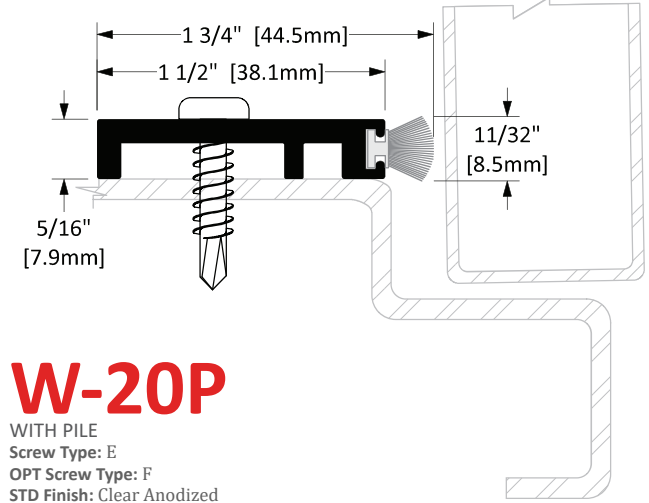

## W-20N

WITH NEOPRENE  
 Screw Type: E  
 OPT Screw Type: F  
 STD Finish: Clear Anodized  
 OPT Finish: B.A., B.L.A.

## W-20P

WITH PILE  
 Screw Type: E  
 OPT Screw Type: F  
 STD Finish: Clear Anodized  
 OPT Finish: B.A., B.L.A.

## W-20S

WITH SILICONE  
 Screw Type: E  
 OPT Screw Type: F  
 STD Finish: Clear Anodized  
 OPT Finish: B.A., B.L.A.

## W-2050S

WITH SILICONE  
 Screw Type: E  
 OPT Screw Type: F  
 STD Finish: Clear Anodized  
 OPT Finish: B.A., B.L.A.