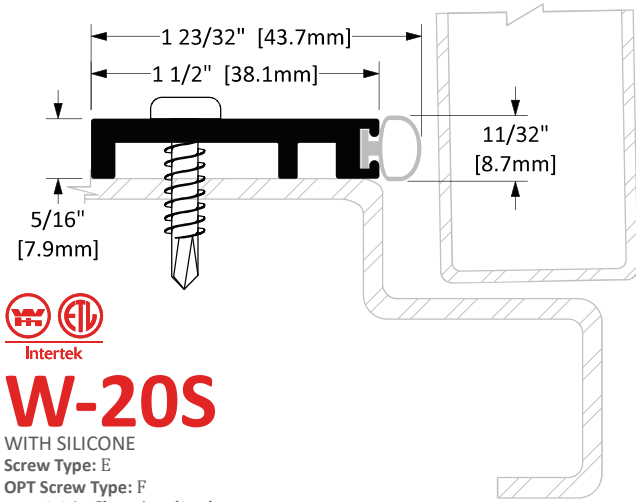

## W-20N

WITH NEOPRENE  
 Screw Type: E  
 OPT Screw Type: F  
 STD Finish: Clear Anodized  
 OPT Finish: B.A., B.L.A.

## W-20P

WITH PILE  
 Screw Type: E  
 OPT Screw Type: F  
 STD Finish: Clear Anodized  
 OPT Finish: B.A., B.L.A.

## W-20S

WITH SILICONE  
 Screw Type: E  
 OPT Screw Type: F  
 STD Finish: Clear Anodized  
 OPT Finish: B.A., B.L.A.

## W-2050S

WITH SILICONE  
 Screw Type: E  
 OPT Screw Type: F  
 STD Finish: Clear Anodized  
 OPT Finish: B.A., B.L.A.