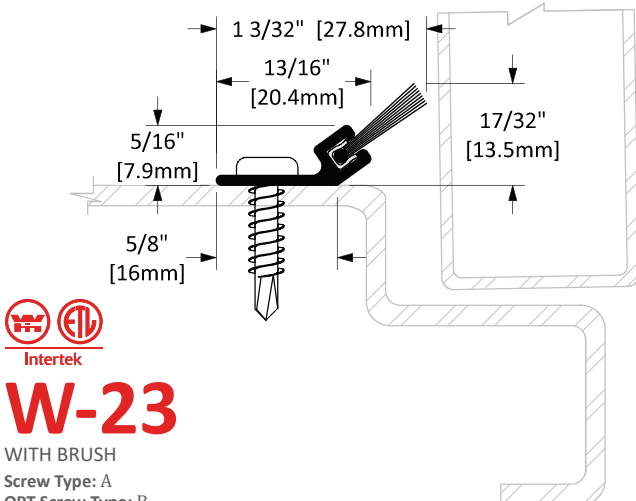

W-23

WITH BRUSH
Screw Type: A
OPT Screw Type: B
STD Finish: Clear Anodized