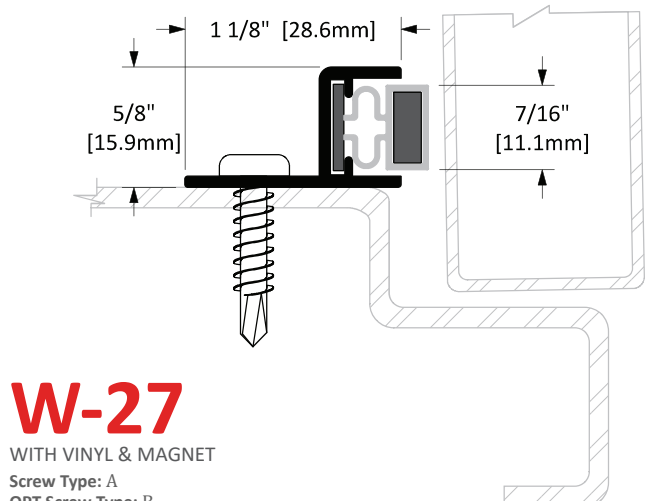

W-27

WITH VINYL & MAGNET
Screw Type: A
OPT Screw Type: B
STD Finish: Clear Anodized