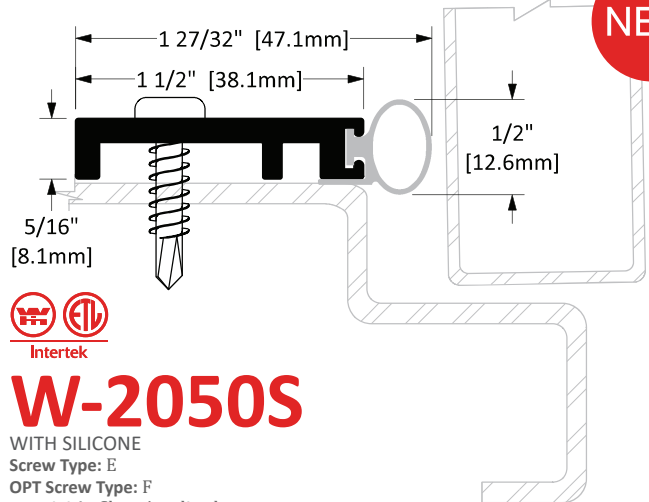

## W-20N

WITH NEOPRENE  
 Screw Type: E  
 OPT Screw Type: F  
 STD Finish: Clear Anodized  
 OPT Finish: B.A., B.L.A.

## W-20P

WITH PILE  
 Screw Type: E  
 OPT Screw Type: F  
 STD Finish: Clear Anodized  
 OPT Finish: B.A., B.L.A.

## W-20S

WITH SILICONE  
 Screw Type: E  
 OPT Screw Type: F  
 STD Finish: Clear Anodized  
 OPT Finish: B.A., B.L.A.

## W-2050S

WITH SILICONE  
 Screw Type: E  
 OPT Screw Type: F  
 STD Finish: Clear Anodized  
 OPT Finish: B.A., B.L.A.