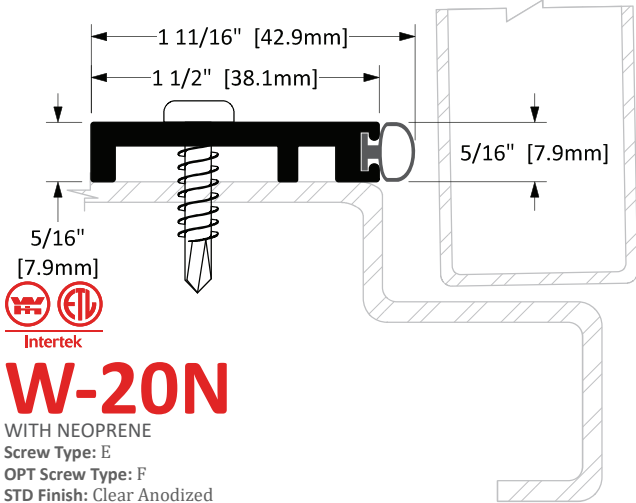

## W-20N

WITH NEOPRENE  
 Screw Type: E  
 OPT Screw Type: F  
 STD Finish: Clear Anodized  
 OPT Finish: B.A., B.L.A.

## W-20P

WITH PILE  
 Screw Type: E  
 OPT Screw Type: F  
 STD Finish: Clear Anodized  
 OPT Finish: B.A., B.L.A.

## W-20S

WITH SILICONE  
 Screw Type: E  
 OPT Screw Type: F  
 STD Finish: Clear Anodized  
 OPT Finish: B.A., B.L.A.